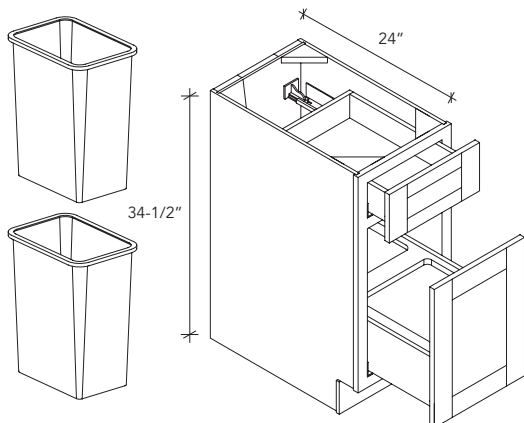

BC

— BASE CABINET

BF.

FULL DOOR BASE SPICE

ITEM CODE	DIMENSION
BF06-PO	6Wx34-1/2Hx24D
BF09-PO	9Wx34-1/2Hx24D

BF.

FULL DOOR BASE

ITEM CODE	DIMENSION
BF0924	9Wx34-1/2Hx24D
BF1224	12Wx34-1/2Hx24D
BF1524	15Wx34-1/2Hx24D
BF1824	18Wx34-1/2Hx24D
BF2124	21Wx34-1/2Hx24D

BF.

FULL DOOR BASE

ITEM CODE	DIMENSION
BF2424	24Wx34-1/2Hx24D
BF2724	27Wx34-1/2Hx24D
BF3024	30Wx34-1/2Hx24D
BF3324	33Wx34-1/2Hx24D
BF3624	36Wx34-1/2Hx24D

B.
BASE SINGLE DOOR

ITEM CODE	DIMENSION
B12	12Wx34-1/2Hx24D
B15	15Wx34-1/2Hx24D
B18	18Wx34-1/2Hx24D
B21	21Wx34-1/2Hx24D

B.
BASE DOUBLE DOORS

ITEM CODE	DIMENSION
B24	24Wx34-1/2Hx24D
B27	27Wx34-1/2Hx24D
B30	30Wx34-1/2Hx24D
B33	33Wx34-1/2Hx24D
B36	36Wx34-1/2Hx24D

B18TR.
BASE WASTE BASKET

ITEM CODE	DIMENSION
B18TR	18Wx34-1/2Hx24D