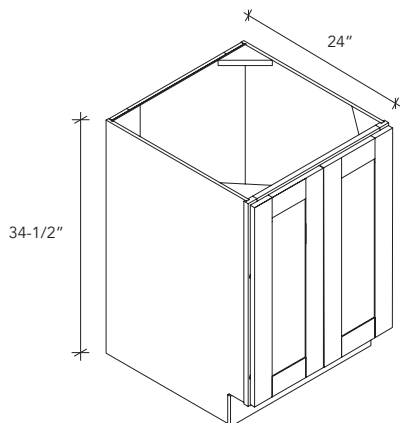

BC

— BASE CABINET

BF.

FULL DOOR BASE SPICE

ITEM CODE	DIMENSION
BF06-PO	6Wx34-1/2Hx24D
BF09-PO	9Wx34-1/2Hx24D

BF.

FULL DOOR BASE

ITEM CODE	DIMENSION
BF0924	9Wx34-1/2Hx24D
BF1224	12Wx34-1/2Hx24D
BF1524	15Wx34-1/2Hx24D
BF1824	18Wx34-1/2Hx24D
BF2124	21Wx34-1/2Hx24D