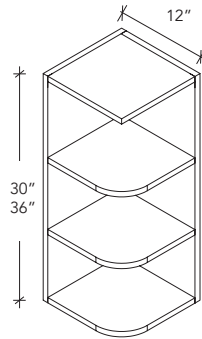

24Wx42Hx24D

* 30" and 36" height wall cabinet with 2 shelves

* 42" height wall cabinet with 3 shelves

WEC

WALL END
CABINET

OE.

OPEN END CABINET

ITEM CODE	DIMENSION
OE1230	12Wx30Hx12D
OE1236	12Wx36Hx12D