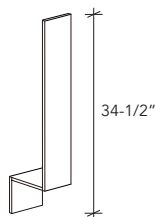

SA — SPECIALTY ACCESSORY

* Floating Shelf in Kitchen