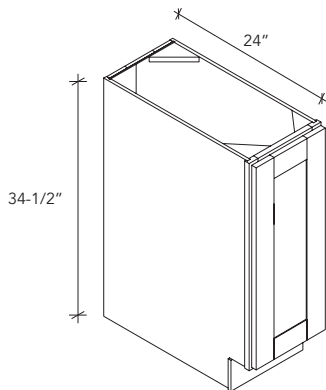

ENJOY 10% MORE

EASIER
ORDERING
SUPPORTING

FASTER
ASSEMBLE
LEAD TIME

STRONGER
SIDE PANEL
STRUCTURE

SC.

SHOWCASE

ITEM CODE
SHOWCASE

DIMENSION
36Wx86-1/2Hx24D

BC

— BASE CABINET

BF.

FULL DOOR BASE SPICE

ITEM CODE	DIMENSION
BF06-PO	6Wx34-1/2Hx24D
BF09-PO	9Wx34-1/2Hx24D

BF.

FULL DOOR BASE

ITEM CODE	DIMENSION
BF0924	9Wx34-1/2Hx24D
BF1224	12Wx34-1/2Hx24D
BF1524	15Wx34-1/2Hx24D
BF1824	18Wx34-1/2Hx24D
BF2124	21Wx34-1/2Hx24D