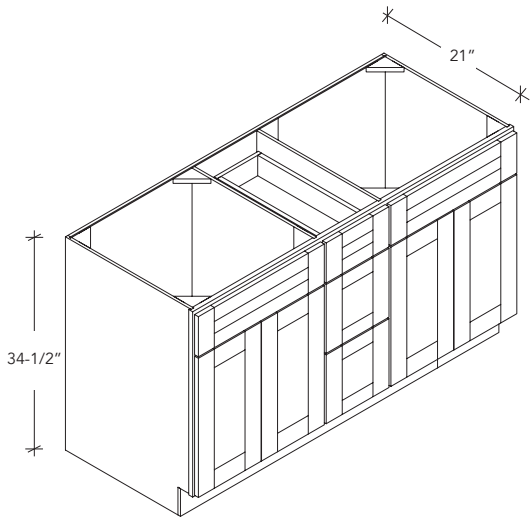

▪ ITEM CODE	▪ DIMENSION
VSD4221	42Wx34-1/2Hx21D

VSD.48

BATHROOM VANITY

▪ ITEM CODE	▪ DIMENSION
VSD4821	48Wx34-1/2Hx21D

VSD.60S

BATHROOM VANITY SINGLE

▪ ITEM CODE	▪ DIMENSION
VSD6021SINGLE	60Wx34-1/2Hx21D

VSD.60D