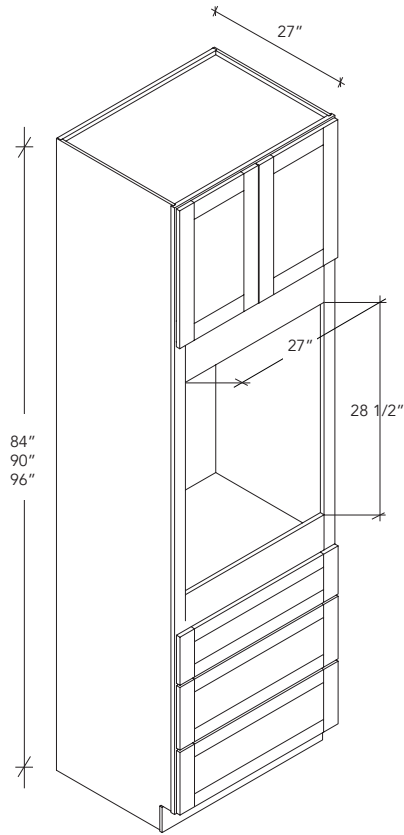

ITEM CODE	DIMENSION
TP188427	18Wx84Hx27D
TP189027	18Wx90Hx27D
TP189627	18Wx96Hx27D

- * Pantry RD sold separatly
- * 84" and 90" height pantry with 5 shelves
- * 96" height pantry with 6 shelves

OC.

OVEN CABINET