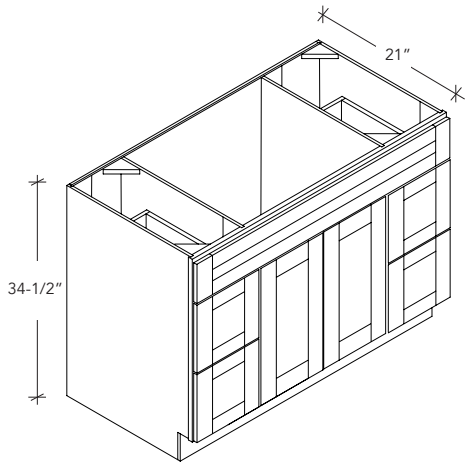

VSD.48

BATHROOM VANITY

▪ ITEM CODE	▪ DIMENSION
VSD4821	48Wx34-1/2Hx21D