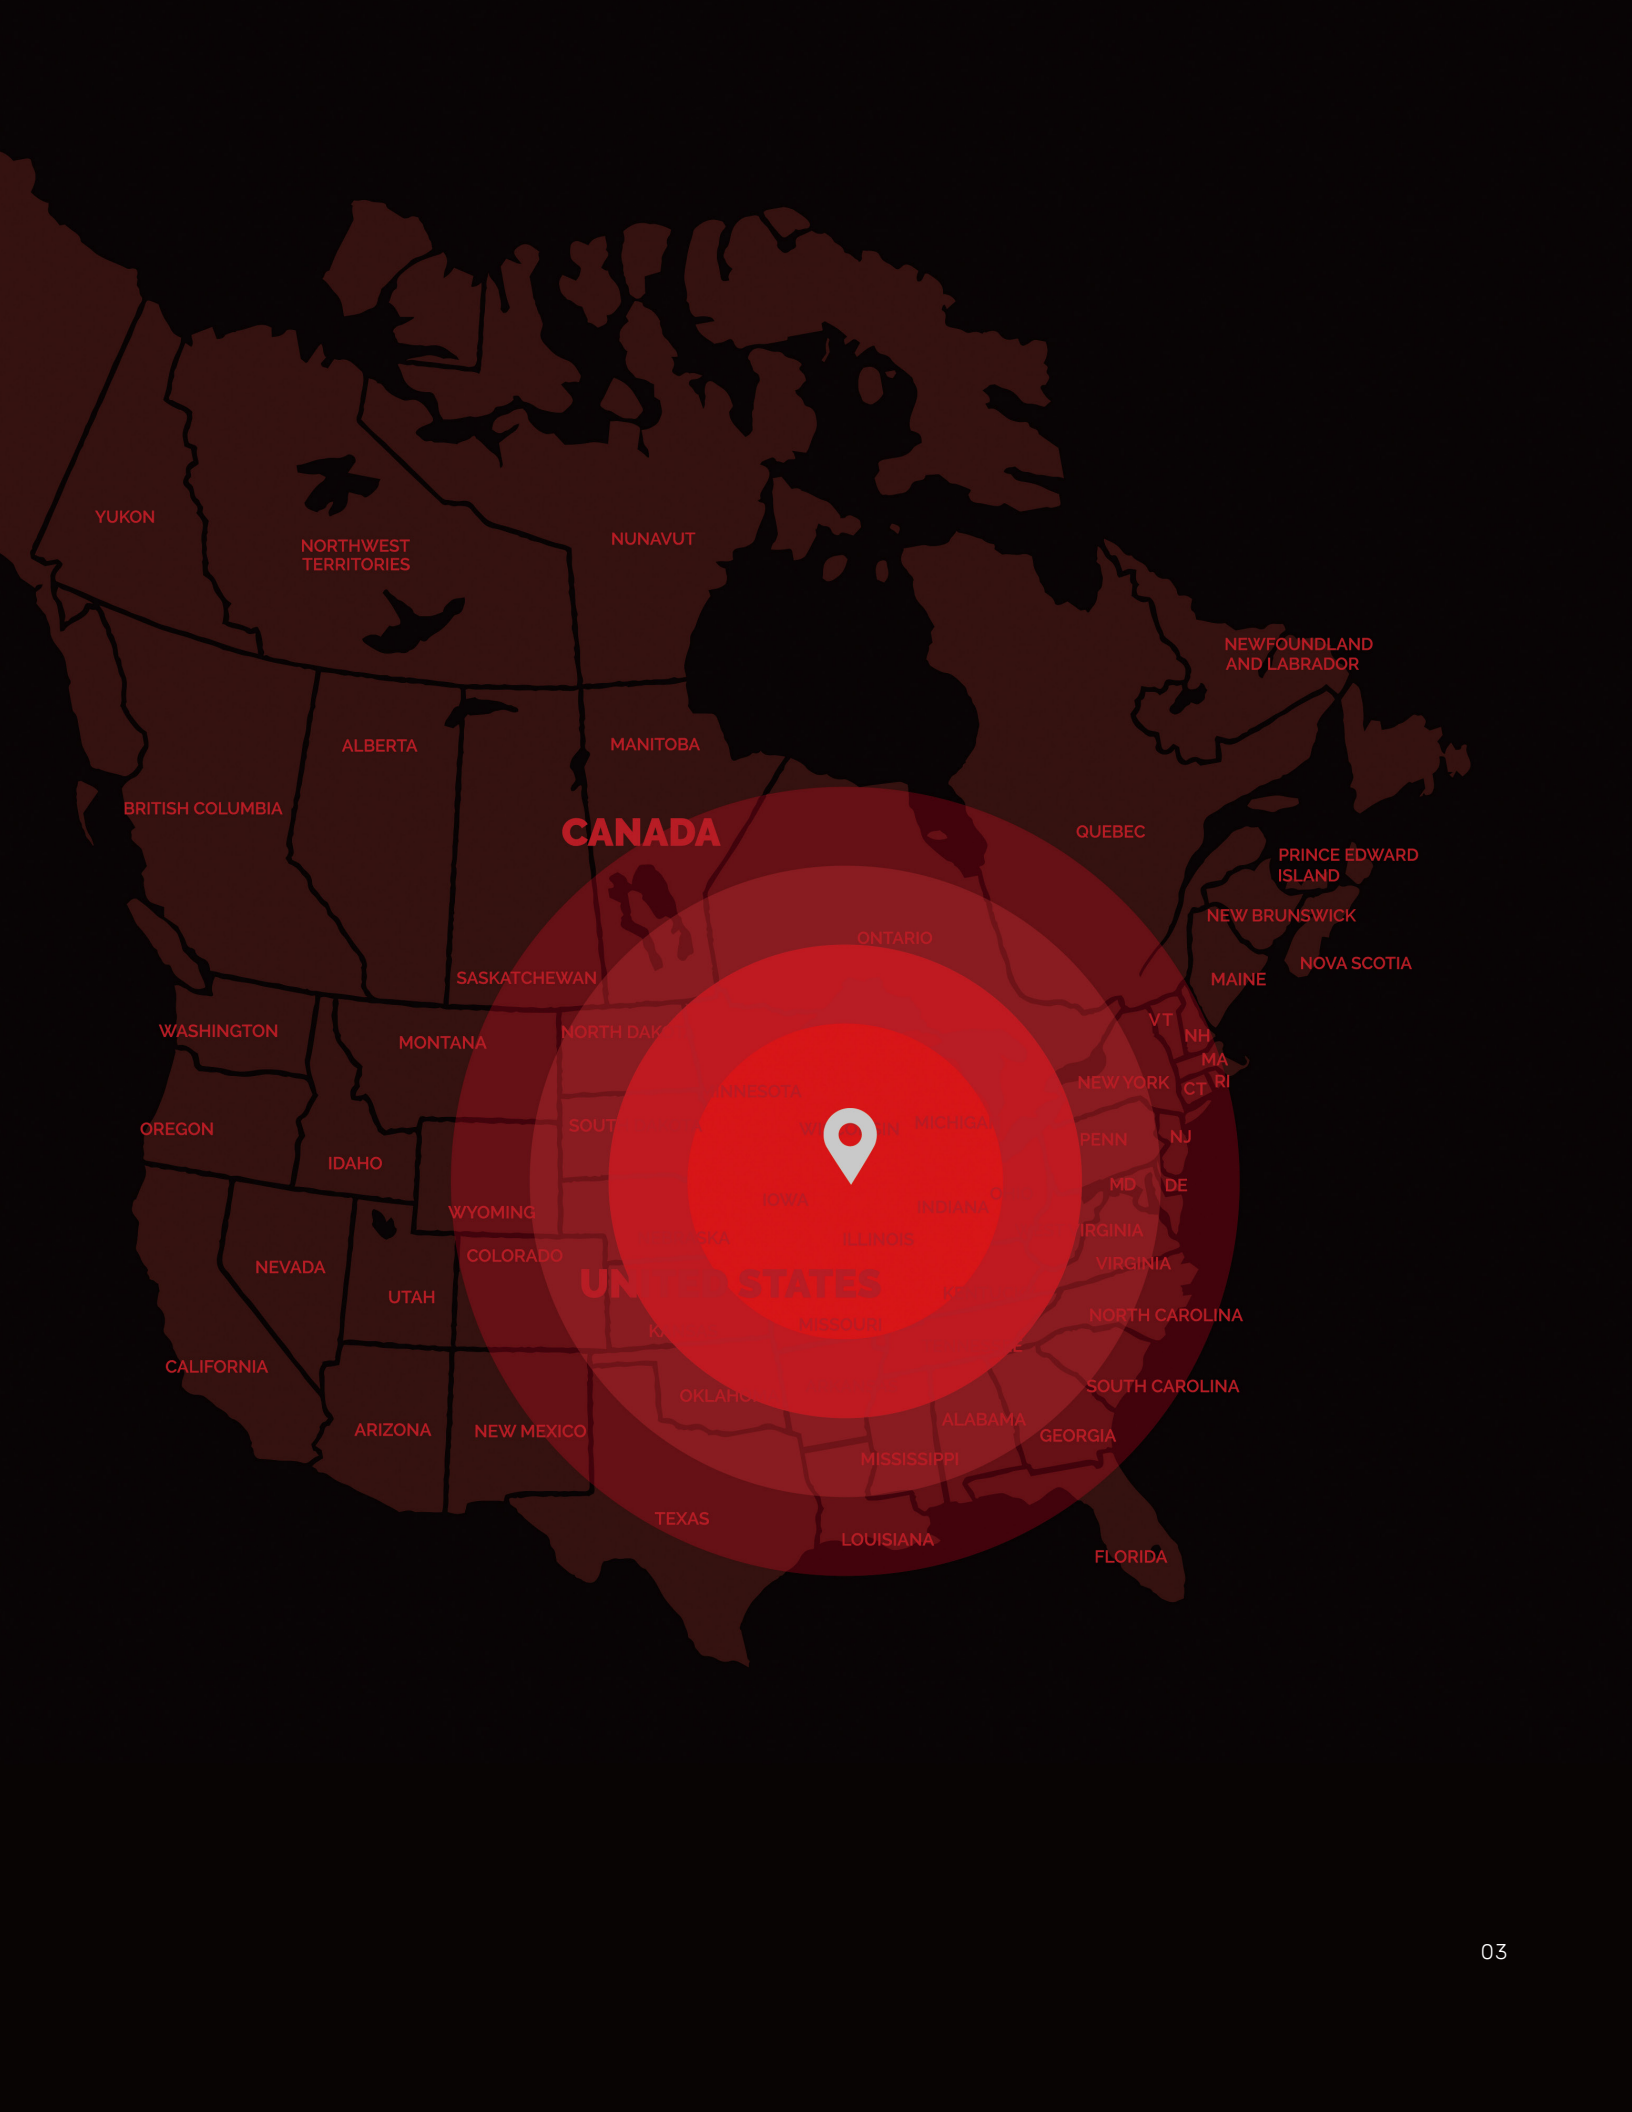

DT

DISTRIBUTION
— TERRITORY

WE SHIP TO **75%** of US POPULATION WITHIN **1** DAY

YUKON

NORTHWEST
TERRITORIES

NUNAVUT

NEWFOUNDLAND
AND LABRADOR

ALBERTA

MANITOBA

BRITISH COLUMBIA

CANADA

QUEBEC

PRINCE EDWARD
ISLAND

NEW BRUNSWICK

NOVA SCOTIA

SASKATCHEWAN