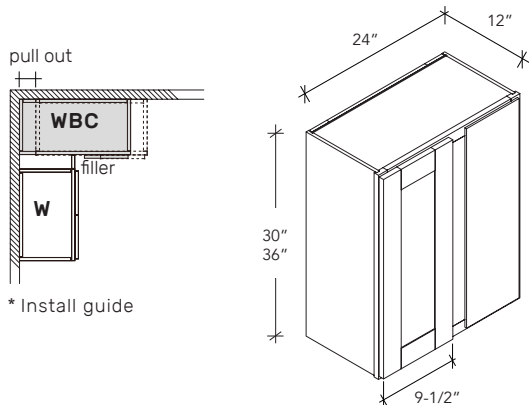

W.18/24H

2 DOORS WALL CABINET

ITEM CODE	DIMENSION
W301827	30Wx18Hx27D
W331827	33Wx18Hx27D
W361827	36Wx18Hx27D

ITEM CODE	DIMENSION
W302427	30Wx24Hx27D
W332427	33Wx24Hx27D
W362427	36Wx24Hx27D

WCC

WALL CORNER CABINET