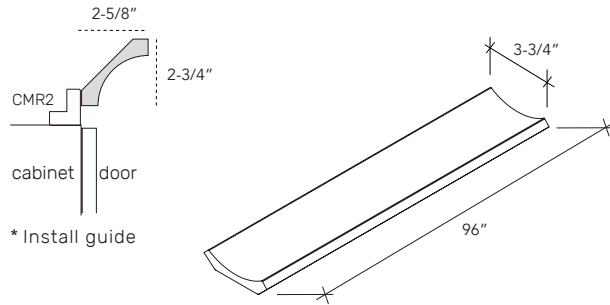

PLY.

PANEL

ITEM CODE	DIMENSION
PLY-48X96X1/4	96Wx48Hx1/4D
PLY-48X96X3/4	96Wx48Hx3/4D

* 1/4" thickness panel without edge finished
 * 3/4" thickness panel with all edges finished

T M

TRIM & MOLDING

CM4.

COVE MOLDING

▪ ITEM CODE	▪ DIMENSION
CM4	96Wx3-3/4Hx13/16D

CM6.

CROWN MOLDING

▪ ITEM CODE	▪ DIMENSION
CM6	96Wx4-1/4Hx11/16D

CM7.

CROWN MOLDING

▪ ITEM CODE	▪ DIMENSION
CM7	96Wx6-5/6Hx11/16D

STRM.