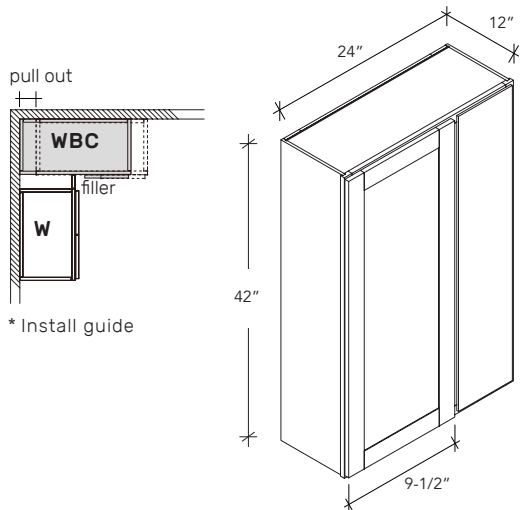

WBC.42H

BLIND CORNER CABINET

ITEM CODE	DIMENSION
WBC2442	24Wx42Hx12D

- 42" height wall cabinet with 3 shelves
- Adjacent filler sold separately
- Pull out 0"-3" to install