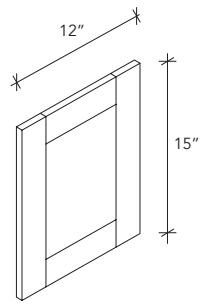

SINK BASE TIP-OUT ACCESSORIES

PL **PANEL**

WP. WALL PANEL-W

ITEM CODE	DIMENSION
WP-W15	11-1/2Wx14-1/2Hx3/4D
WP-W30	11-1/2Wx29-1/2Hx3/4D
WP-W36	11-1/2Wx35-1/2Hx3/4D
WP-W42	11-1/2Wx41-1/2Hx3/4D

WP. WALL PANEL-BASE

ITEM CODE	DIMENSION
WP-BASE18	17-1/2Wx29-1/2Hx3/4D
WP-BASE24	23-1/2Wx29-1/2Hx3/4D

WP. WALL PANEL-T

ITEM CODE	DIMENSION
WP-T84	26-1/2Wx79Hx3/4D
WP-T90	26-1/2Wx85Hx3/4D
WP-T96	26-1/2Wx91Hx3/4D

SD.

SAMPLE DOOR