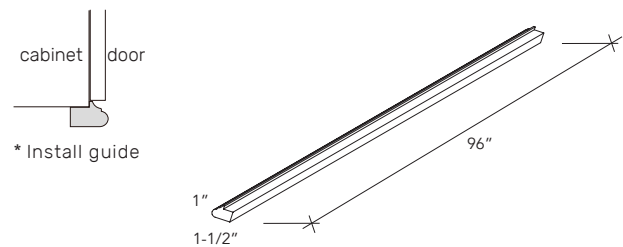

LRM.

LIGHT RAIL MOLDING

■ ITEM CODE LRM   ■ DIMENSION 96Wx1Hx1-1/2D