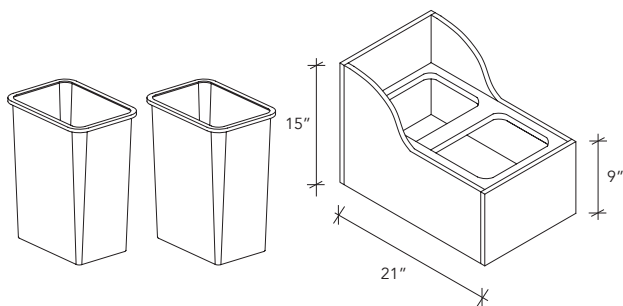

TUK. TOUCH UP KIT

TR.

TRASH BIN

ITEM CODE	DIMENSION
TR BIN	14Wx15-3/8Hx9-5/8D

TC.

TRASH BIN CABINET

ITEM CODE	DIMENSION
TC15	15Wx15Hx21D

* Includes one waste bin