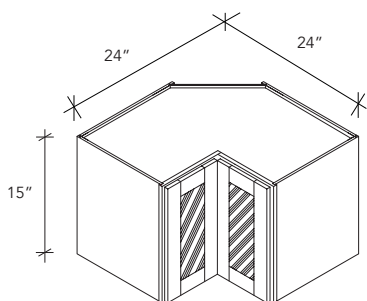

GC

GLASSDOOR — CABINET

PGDWPC.

PAINTED GLASS DOOR PIE CUT CORNER CABINET

▪ **ITEM CODE**

WPC2415

▪ **DIMENSION**

24Wx15Hx12D