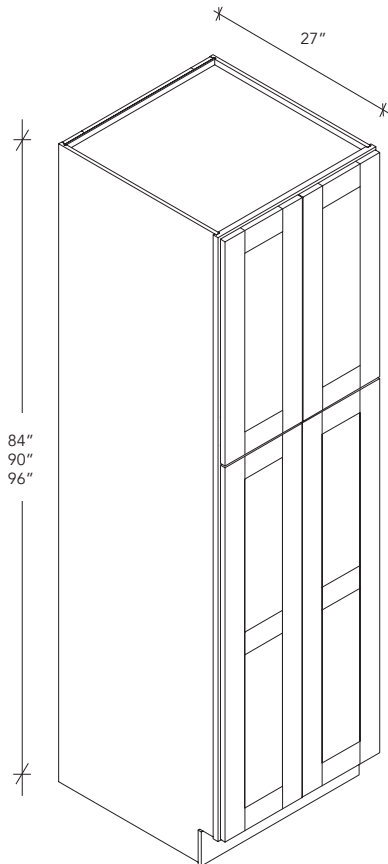

ITEM CODE	DIMENSION
TP188427	18Wx84Hx27D
TP189027	18Wx90Hx27D
TP189627	18Wx96Hx27D

- * Pantry RD sold separatly
- * 84" and 90" height pantry with 5 shelves
- * 96" height pantry with 6 shelves

OC.

OVEN CABINET

ITEM CODE	DIMENSION
OC338427	33Wx84Hx27D
OC339027	33Wx90Hx27D
OC339627	33Wx96Hx27D

TP.

4 DOORS PANTRY CABINET

ITEM CODE	DIMENSION
TP248427	24Wx84Hx27D
TP249027	24Wx90Hx27D
TP249627	24Wx96Hx27D

ITEM CODE	DIMENSION
TP308427	30Wx84Hx27D
TP309027	30Wx90Hx27D
TP309627	30Wx96Hx27D