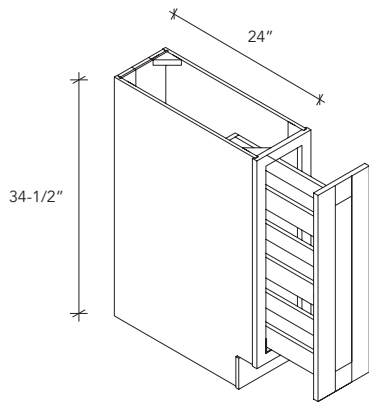

BC

— BASE CABINET

BF.

FULL DOOR BASE SPICE

ITEM CODE	DIMENSION
BF06-PO	6Wx34-1/2Hx24D
BF09-PO	9Wx34-1/2Hx24D