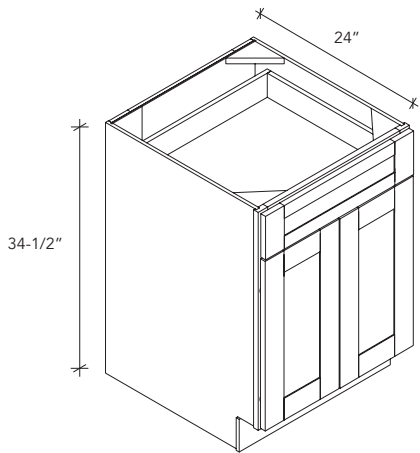

BF.

FULL DOOR BASE

ITEM CODE	DIMENSION
BF2424	24Wx34-1/2Hx24D
BF2724	27Wx34-1/2Hx24D
BF3024	30Wx34-1/2Hx24D
BF3324	33Wx34-1/2Hx24D
BF3624	36Wx34-1/2Hx24D

B.
BASE SINGLE DOOR

ITEM CODE	DIMENSION
B12	12Wx34-1/2Hx24D
B15	15Wx34-1/2Hx24D
B18	18Wx34-1/2Hx24D
B21	21Wx34-1/2Hx24D

B.
BASE DOUBLE DOORS

ITEM CODE	DIMENSION
B24	24Wx34-1/2Hx24D
B27	27Wx34-1/2Hx24D
B30	30Wx34-1/2Hx24D
B33	33Wx34-1/2Hx24D
B36	36Wx34-1/2Hx24D

B18TR.
BASE WASTE BASKET

ITEM CODE	DIMENSION
B18TR	18Wx34-1/2Hx24D