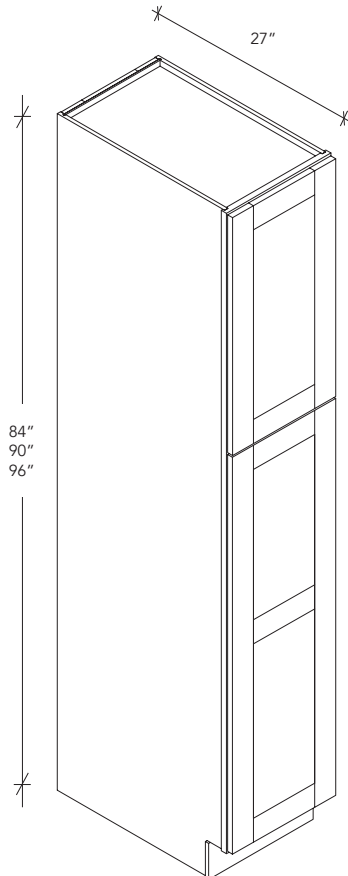

TP

TALL PANTRY CABINET

* Tall Cabinet in Kitchen

WD.

TALL CABINET

ITEM CODE	DIMENSION
WD1848	18Wx48Hx15D
WD1854	18Wx54Hx15D
WD1860	18Wx60Hx15D

TP.

2 DOORS PANTRY CABINET

ITEM CODE	DIMENSION
TP188427	18Wx84Hx27D
TP189027	18Wx90Hx27D
TP189627	18Wx96Hx27D

- * Pantry RD sold separatly
- * 84" and 90" height pantry with 5 shelves
- * 96" height pantry with 6 shelves

OC.

OVEN CABINET