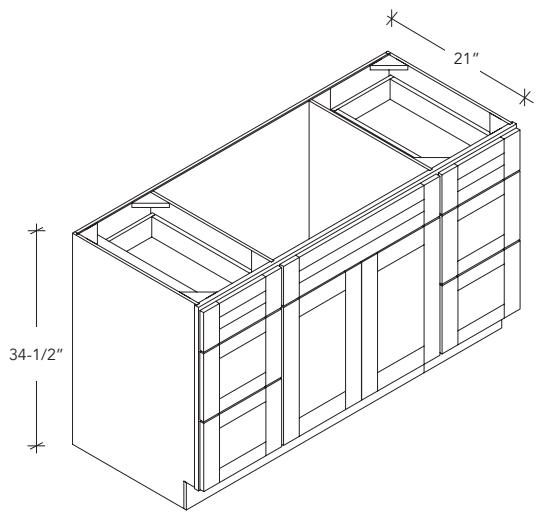

VSD.60S

BATHROOM VANITY SINGLE

▪ ITEM CODE	▪ DIMENSION
VSD6021SINGLE	60Wx34-1/2Hx21D