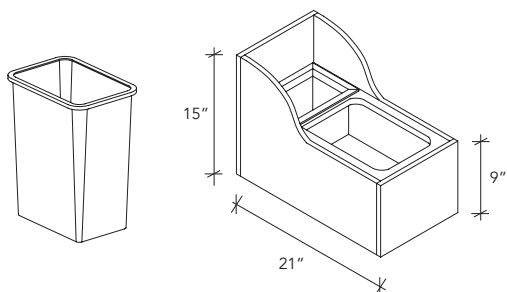

TC.

TRASH BIN CABINET

ITEM CODE	DIMENSION
TC15	15Wx15Hx21D

* Includes one waste bin