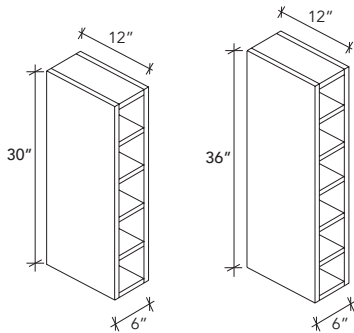

* Pantry RD sold separately
 * 84" and 90" height pantry with 5 shelves
 * 96" height pantry with 6 shelves

MC

MICROWAVE CABINET

BMC.

BUILD-IN MICROWAVE BASE

ITEM CODE	DIMENSION
BMC30	30Wx34-1/2Hx24D

* For build-in microwave with cover panel
* Maximum cut out size: 27"Wx18"H

WM.

WALL MICROWAVE CABINET

ITEM CODE	DIMENSION
WM3030	30Wx30Hx12D
WM3036	30Wx36Hx12D
WM3042	30Wx42Hx12D

* Interior painted

SA — SPECIALTY ACCESSORY

WR. WINE RACK

ITEM CODE	DIMENSION
WR1515	15Wx15Hx12D
WR1818	18Wx18Hx12D

WR. WINE RACK

ITEM CODE	DIMENSION
WR3015	30Wx15Hx12D

WC. WINE CUBE

ITEM CODE	DIMENSION
WC0630	6Wx30Hx12D
WC0636	6Wx36Hx12D

SA — SPECIALTY ACCESSORY

GL.

GLASS HOLD

ITEM CODE	DIMENSION
GL-30	30Wx12D
GL-36	36Wx12D