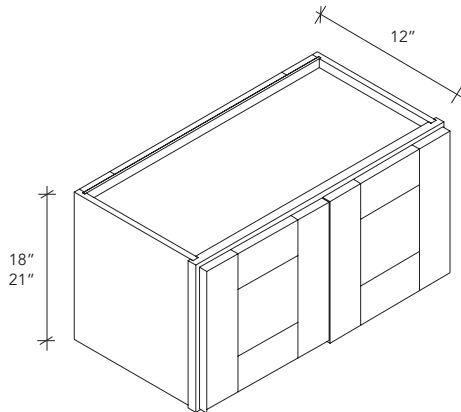

W.18-21H

2 DOORS WALL CABINET

ITEM CODE	DIMENSION
W3018	30Wx18Hx12D
W3318	33Wx18Hx12D
W3618	36Wx18Hx12D

ITEM CODE	DIMENSION
W3021	30Wx21Hx12D
W3321	33Wx21Hx12D
W3621	36Wx21Hx12D