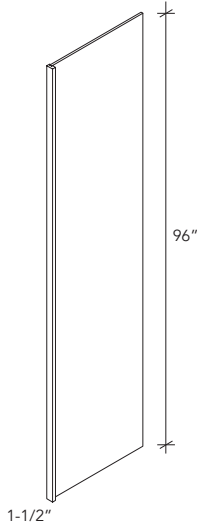

REP.

REFRIGERATOR PANEL

ITEM CODE	DIMENSION
REP2796 1 1/2	27Wx96Hx1-1/2D

* 1-1/2" return filler included