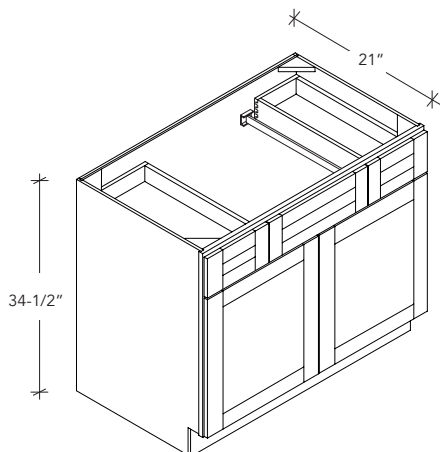

VSD.36R

BATHROOM VANITY

▪ ITEM CODE	▪ DIMENSION
VSD3621R	36Wx34-1/2Hx21D

VSD.36L

BATHROOM VANITY

▪ ITEM CODE	▪ DIMENSION
VSD3621L	36Wx34-1/2Hx21D

VSD.42

BATHROOM VANITY