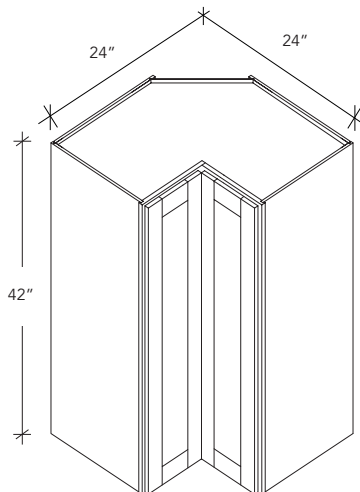

WDC.30-36H

WALL DIAGONAL CORNER CABINET

ITEM CODE	DIMENSION
WDC2430	24Wx30Hx12D
WDC2436	24Wx36Hx12D

- * 30" and 36" height wall cabinet with 2 shelves

WPC.30-36H

PIE CUT CORNER CABINET

ITEM CODE	DIMENSION
WPC2430	24Wx30Hx12D
WPC2436	24Wx36Hx12D

- * 30" and 36" height wall cabinet with 2 shelves

WBC.42H

BLIND CORNER CABINET

ITEM CODE	DIMENSION
WBC2442	24Wx42Hx12D

- * 42" height wall cabinet with 3 shelves
- * Adjacent filler sold separately
- * Pull out 0"-3" to install

WDC.42H

WALL DIAGONAL CORNER CABINET

ITEM CODE	DIMENSION
WDC2442	24Wx42Hx12D

- * 42" height wall cabinet with 3 shelves

WPC.42H

PIE CUT CORNER CABINET

ITEM CODE	DIMENSION
WPC2442	24Wx42Hx12D

- * 42" height wall cabinet with 3 shelves