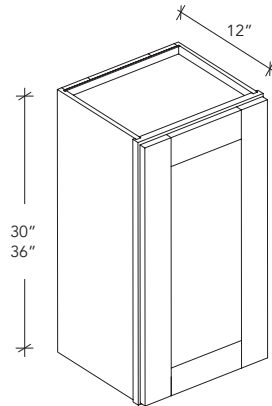

* 42" height wall cabinet with 3 shelves

W.15H

1 DOOR WALL CABINET

ITEM CODE	DIMENSION
W1215	12Wx15Hx12D
W1515	15Wx15Hx12D
W1815	18Wx15Hx12D
W2115	21Wx15Hx12D

W.30-36H

1 DOOR WALL CABINET

ITEM CODE	DIMENSION
W0930	9Wx30Hx12D
W1230	12Wx30Hx12D
W1530	15Wx30Hx12D
W1830	18Wx30Hx12D
W2130	21Wx30Hx12D