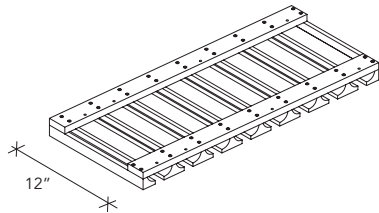

WR. WINE RACK

ITEM CODE	DIMENSION
WR3015	30Wx15Hx12D

WC. WINE CUBE

ITEM CODE	DIMENSION
WC0630	6Wx30Hx12D
WC0636	6Wx36Hx12D

SA — SPECIALTY ACCESSORY

GL.

GLASS HOLD

ITEM CODE	DIMENSION
GL-30	30Wx12D
GL-36	36Wx12D