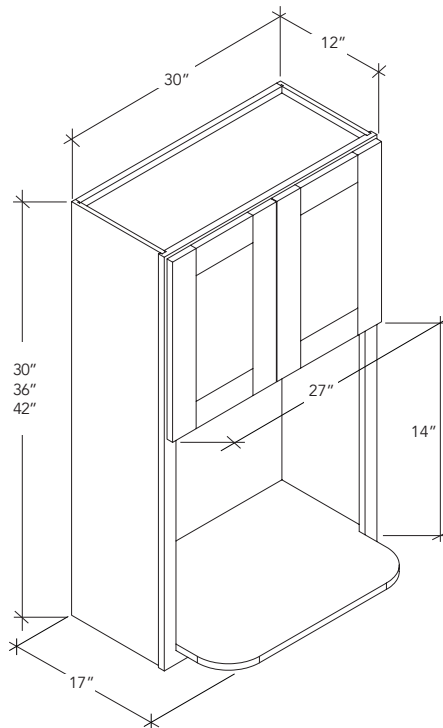

* Pantry RD sold separately
 * 84" and 90" height pantry with 5 shelves
 * 96" height pantry with 6 shelves

MC

MICROWAVE CABINET

BMC.

BUILD-IN MICROWAVE BASE

ITEM CODE	DIMENSION
BMC30	30Wx34-1/2Hx24D

* For build-in microwave with cover panel
* Maximum cut out size: 27"Wx18"H

WM.

WALL MICROWAVE CABINET

ITEM CODE	DIMENSION
WM3030	30Wx30Hx12D
WM3036	30Wx36Hx12D
WM3042	30Wx42Hx12D

* Interior painted

SA — SPECIALTY ACCESSORY

WR. WINE RACK

ITEM CODE	DIMENSION
WR1515	15Wx15Hx12D
WR1818	18Wx18Hx12D