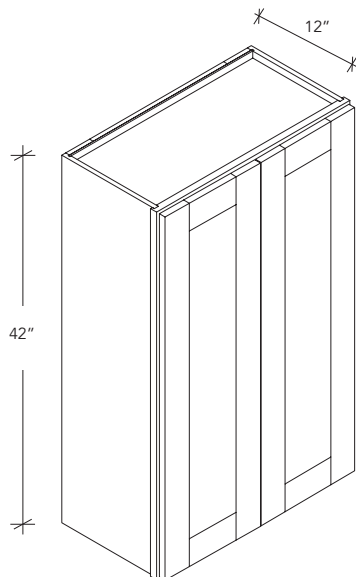

WC

— WALL
CABINET ■

W.30-36H

2 DOORS WALL CABINET

ITEM CODE	DIMENSION
W2430	24Wx30Hx12D
W2730	27Wx30Hx12D
W3030	30Wx30Hx12D
W3330	33Wx30Hx12D
W3630	36Wx30Hx12D

ITEM CODE	DIMENSION
W2436	24Wx36Hx12D
W2736	27Wx36Hx12D
W3036	30Wx36Hx12D
W3336	33Wx36Hx12D
W3636	36Wx36Hx12D

* 30" and 36" height wall cabinet with 2 shelves

W.42H

2 DOORS WALL CABINET

ITEM CODE	DIMENSION
W2442	24Wx42Hx12D
W2742	27Wx42Hx12D
W3042	30Wx42Hx12D
W3342	33Wx42Hx12D
W3642	36Wx42Hx12D

* 42" height wall cabinet with 3 shelves