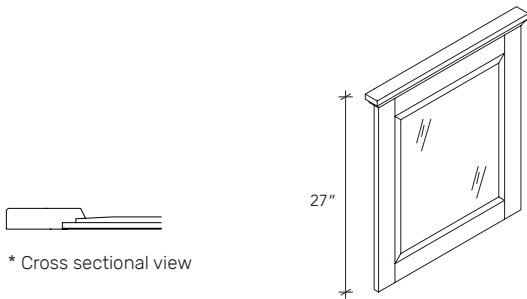

BV

BATHROOM — VANITY

M.

MIRROR DOOR

ITEM CODE	DIMENSION
M2427	24Wx27H
M3027	30Wx27H