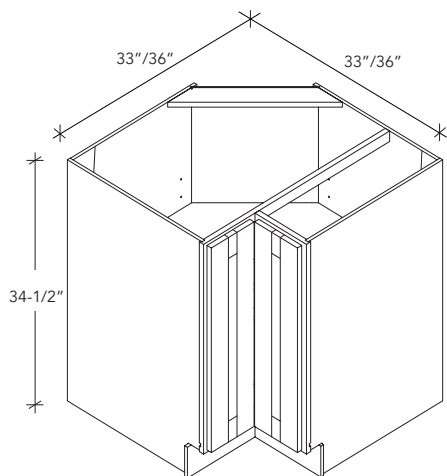

* Same item for left and right open shelf end

BEC.

CORNER BASE

ITEM CODE	DIMENSION
BEC24	24Wx34-1/2Hx24D

LST.

LAZY SUSAN TRAY

ITEM CODE	DIMENSION
LSTRAY33/36	25Wx13/16Hx25D

- * Install on shelf when assembly
- * Common product fits LSB33 & LSB36
- * 1 LST = 2 turn table

LSB.

LAZY SUSAN

ITEM CODE	DIMENSION
LSB33	33Wx34-1/2Hx24D
LSB36	36Wx34-1/2Hx24D

- * Standard shelf included
- * Lazy Susan Tray sold separately

BBC.

BLIND BASE

ITEM CODE	DIMENSION
BBC39/42	33Wx34-1/2Hx24D
BBC42/45	39Wx34-1/2Hx24D