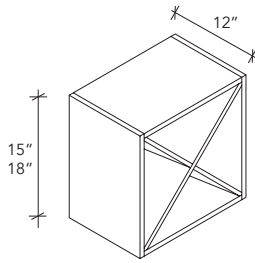

SA — SPECIALTY ACCESSORY

WR. WINE RACK

ITEM CODE	DIMENSION
WR1515	15Wx15Hx12D
WR1818	18Wx18Hx12D