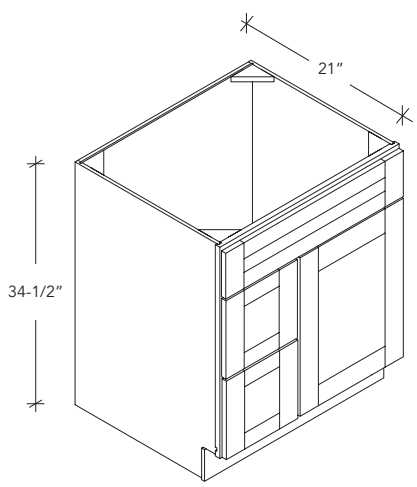

VSD.30L

BATHROOM VANITY

ITEM CODE	DIMENSION
VSD3021L	30Wx34-1/2Hx21D