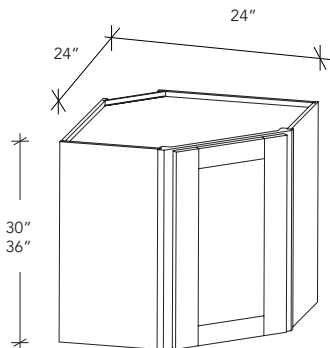

WDC.30-36H

WALL DIAGONAL CORNER CABINET

ITEM CODE	DIMENSION
WDC2430	24Wx30Hx12D
WDC2436	24Wx36Hx12D

- 30" and 36" height wall cabinet with 2 shelves