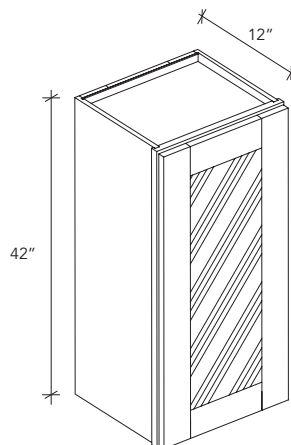

GC

GLASS DOOR — CABINET

- CLEAR GLASS DOOR
- PAINTED INTERIOR FINISH AS EXTERIOR COLOUR

PGDW.

PAINTED INSIDE GLASS DOOR WALL CABINET

ITEM CODE	DIMENSION
PGDW1215	12Wx15Hx12D
PGDW1515	15Wx15Hx12D
PGDW1815	18Wx15Hx12D
PGDW2115	21Wx15Hx12D

PGDW.

PAINTED INSIDE GLASS DOOR WALL CABINET

ITEM CODE	DIMENSION
PGDW1530	15Wx30Hx12D
PGDW1830	18Wx30Hx12D
PGDW2130	21Wx30Hx12D

ITEM CODE	DIMENSION
PGDW1536	15Wx36Hx12D
PGDW1836	18Wx36Hx12D
PGDW2136	21Wx36Hx12D

* 30" and 36" height wall cabinet with 2 shelves

PGDW.

PAINTED INSIDE GLASS DOOR WALL CABINET

ITEM CODE	DIMENSION
PGDW1542	15Wx42Hx12D
PGDW1842	18Wx42Hx12D
PGDW2142	21Wx42Hx12D

* 42" height wall cabinet with 3 shelves