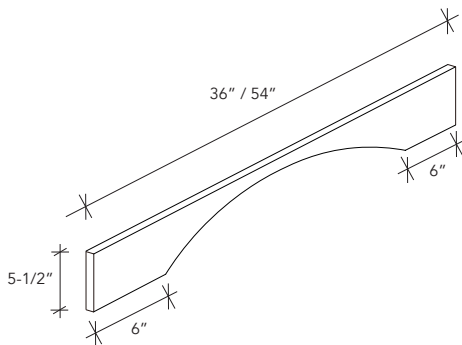

CML.

CORBEL

ITEM CODE	DIMENSION
CML	3½Wx12¼Hx8D

VAR.

VALANCE

ITEM CODE	DIMENSION
VAR36	36Wx5-1/2Hx3/4D
VAR54	54Wx5-1/2Hx3/4D

* Can be cut up to 3" on both sides

VARP.