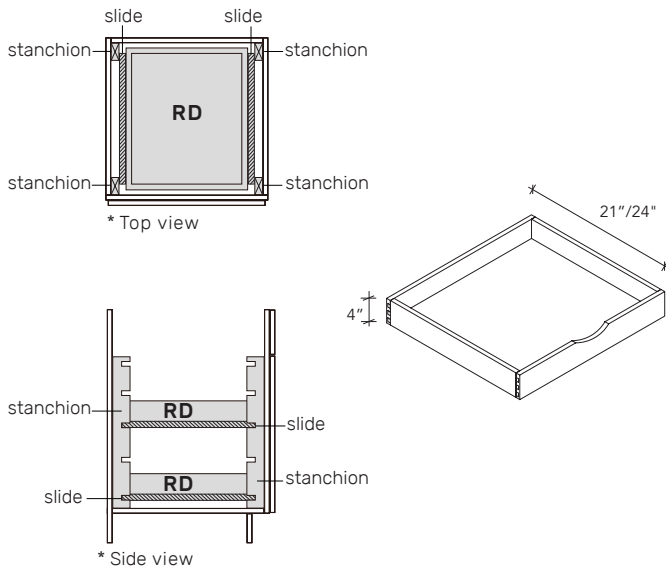

RD.

ROLL-OUT TRAY

ITEM CODE	DIMENSION
RD15	15Wx4Hx21D
RD18	18Wx4Hx21D
RD21	21Wx4Hx21D
RD24	24Wx4Hx21D
RD27	27Wx4Hx21D
RD30	30Wx4Hx21D
RD33	33Wx4Hx21D
RD36	36Wx4Hx21D

ITEM CODE	DIMENSION
RD18TP	18Wx4Hx24D
RD24TP	24Wx4Hx24D
RD30TP	30Wx4Hx24D

- Includes 2 slides and 4 stanchions
- Stanchions install on the inside corners of cabinet
- 21D for Base Cabinet, 24D for Pantry

SP.

POST

ITEM CODE	DIMENSION
SP336	3Wx36Hx3D