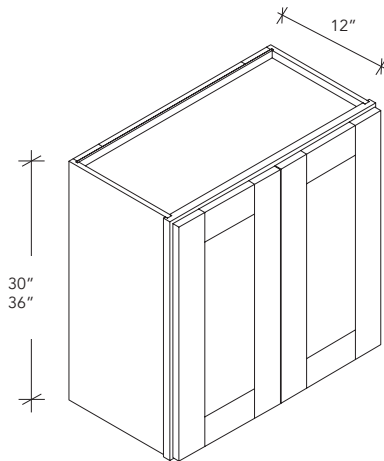

WC

— WALL
CABINET ■

W.30-36H

2 DOORS WALL CABINET

ITEM CODE	DIMENSION
W2430	24Wx30Hx12D
W2730	27Wx30Hx12D
W3030	30Wx30Hx12D
W3330	33Wx30Hx12D
W3630	36Wx30Hx12D

ITEM CODE	DIMENSION
W2436	24Wx36Hx12D
W2736	27Wx36Hx12D
W3036	30Wx36Hx12D
W3336	33Wx36Hx12D
W3636	36Wx36Hx12D

* 30" and 36" height wall cabinet with 2 shelves

W.42H

2 DOORS WALL CABINET

ITEM CODE	DIMENSION
W2442	24Wx42Hx12D
W2742	27Wx42Hx12D
W3042	30Wx42Hx12D
W3342	33Wx42Hx12D
W3642	36Wx42Hx12D

* 42" height wall cabinet with 3 shelves