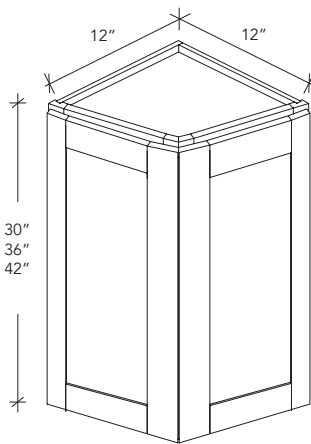

24Wx42Hx24D

* 30" and 36" height wall cabinet with 2 shelves

* 42" height wall cabinet with 3 shelves

WEC

WALL END
CABINET

OE.

OPEN END CABINET

ITEM CODE	DIMENSION
OE1230	12Wx30Hx12D
OE1236	12Wx36Hx12D

OE.

OPEN END CABINET

ITEM CODE	DIMENSION
OE1242	12Wx42Hx12D

WAE.

WALL ANGLE END CABINET

ITEM CODE	DIMENSION
WAE1230	12Wx30Hx12D
WAE1236	12Wx36Hx12D
WAE1242	12Wx42Hx12D

* 30" and 36" height wall cabinet with 2 shelves
 * 42" height wall cabinet with 3 shelves