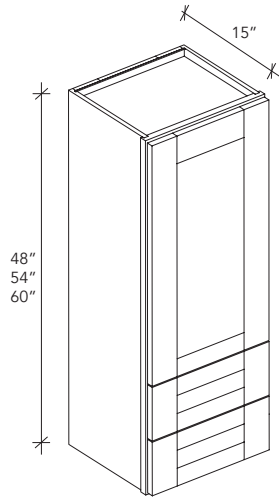

TP

TALL PANTRY CABINET

WD.

TALL CABINET

ITEM CODE	DIMENSION
WD1848	18Wx48Hx15D
WD1854	18Wx54Hx15D
WD1860	18Wx60Hx15D