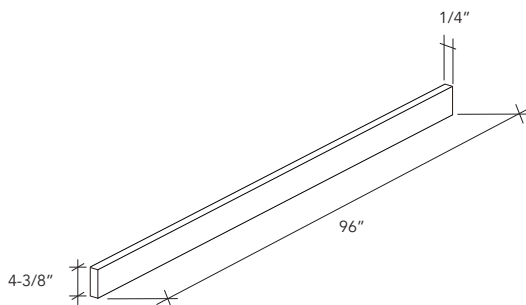

TK.

TOE KICK

ITEM CODE	DIMENSION
TK8	96-1/84-3/8Hx1/4D

TOA.

SINK BASE TIP-OUT ACCESSORIES