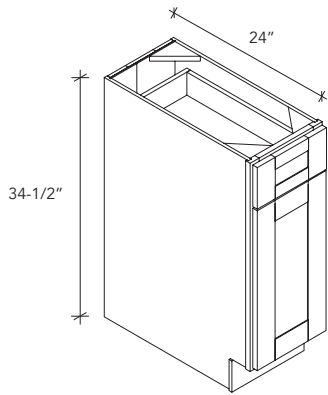

B.
BASE SINGLE DOOR

ITEM CODE	DIMENSION
B12	12Wx34-1/2Hx24D
B15	15Wx34-1/2Hx24D
B18	18Wx34-1/2Hx24D
B21	21Wx34-1/2Hx24D