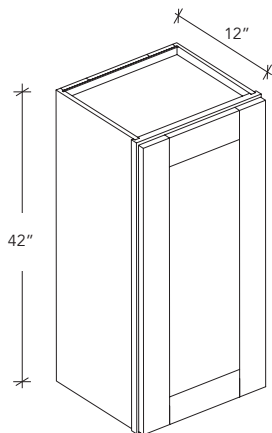

W.42H

1 DOOR WALL CABINET

ITEM CODE	DIMENSION
W0942	9Wx42Hx12D
W1242	12Wx42Hx12D
W1542	15Wx42Hx12D
W1842	18Wx42Hx12D
W2142	21Wx42Hx12D

* 42" height wall cabinet with 3 shelves