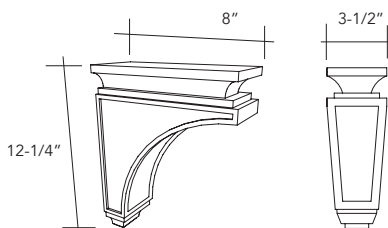

CML.

CORBEL

ITEM CODE	DIMENSION
CML	3½Wx12¼Hx8D

VAR.

VALANCE

ITEM CODE	DIMENSION
VAR36	36Wx5-1/2Hx3/4D
VAR54	54Wx5-1/2Hx3/4D

* Can be cut up to 3" on both sides

VARP.