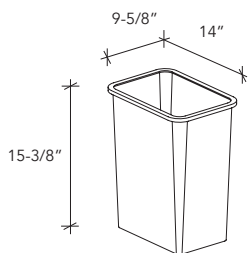

CML.

CORBEL

ITEM CODE	DIMENSION
CML	3½Wx12¼Hx8D

VAR.

VALANCE

ITEM CODE	DIMENSION
VAR36	36Wx5-1/2Hx3/4D
VAR54	54Wx5-1/2Hx3/4D

* Can be cut up to 3" on both sides

VARP.

VALANCE

ITEM CODE	DIMENSION
VARP42	42Wx12Hx3/4D
VARP54	54Wx12Hx3/4D

* Can be cut up to 3" on both sides

SA — SPECIALTY ACCESSORY

* Floating Shelf in Kitchen

WF. WALL FILLER

ITEM CODE	DIMENSION
WF330	3Wx30Hx3/4D
WF336	3Wx36Hx3/4D
WF342	3Wx42Hx3/4D
WF396	3Wx96Hx3/4D

ITEM CODE	DIMENSION
WF630	6Wx30Hx3/4D
WF636	6Wx36Hx3/4D
WF642	6Wx42Hx3/4D
WF696	6Wx96Hx3/4D

BF. BASE FILLER

ITEM CODE	DIMENSION
BF3	3Wx34-1/2H
BF6	6Wx34-1/2H

FLS. FLOATING SHELF

ITEM CODE	DIMENSION
FLS24	24Wx10Hx2-1/2D
FLS30	30Wx10Hx2-1/2D
FLS36	36Wx10Hx2-1/2D
FLS42	42Wx10Hx2-1/2D

TUK. TOUCH UP KIT

TR.

TRASH BIN

ITEM CODE	DIMENSION
TR BIN	14Wx15-3/8Hx9-5/8D

TC.

TRASH BIN CABINET

ITEM CODE	DIMENSION
TC15	15Wx15Hx21D

* Includes one waste bin