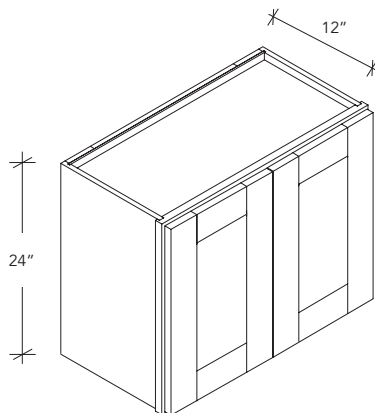

W.24H

2 DOORS WALL CABINET

ITEM CODE	DIMENSION
W3024	30Wx24Hx12D
W3324	33Wx24Hx12D
W3624	36Wx24Hx12D