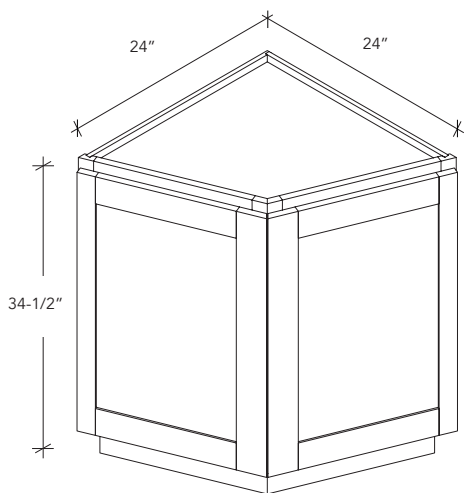

SB.

SINK BASE

ITEM CODE	DIMENSION
SB24	24Wx34-1/2Hx24D
SB27	27Wx34-1/2Hx24D
SB30	30Wx34-1/2Hx24D
SB33	33Wx34-1/2Hx24D
SB36	36Wx34-1/2Hx24D

FS.

FARMER SINK

ITEM CODE	DIMENSION
FS33	33Wx34-1/2Hx24D
FS36	36Wx34-1/2Hx24D

DSB.

DIAGONAL SINK BASE

ITEM CODE	DIMENSION
DSB36	36Wx34-1/2Hx24D

ECC

END & CORNER CABINET

BES.

OPEN SHELF END

ITEM CODE	DIMENSION
BES12	12Wx34-1/2Hx24D

* Same item for left and right open shelf end

BEC.

CORNER BASE

ITEM CODE	DIMENSION
BEC24	24Wx34-1/2Hx24D

LST.

LAZY SUSAN TRAY

ITEM CODE	DIMENSION
LSTRAY33/36	25Wx13/16Hx25D

- * Install on shelf when assembly
- * Common product fits LSB33 & LSB36
- * 1 LST = 2 turn table