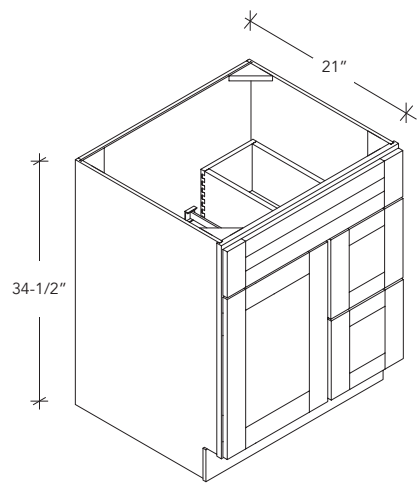

VDB.

VANITY DRAWER BASE

ITEM CODE	DIMENSION
VDB1221	12Wx34-1/2Hx21D
VDB1521	15Wx34-1/2Hx21D
VDB1821	18Wx34-1/2Hx21D

* Tall Cabinet in Bathroom

WD.

TALL CABINET

ITEM CODE	DIMENSION
WD1848	18Wx48Hx15D
WD1854	18Wx54Hx15D
WD1860	18Wx60Hx15D