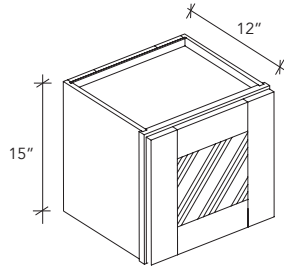

GC

GLASS DOOR — CABINET

- CLEAR GLASS DOOR
- PAINTED INTERIOR FINISH AS EXTERIOR COLOUR

PGDW.

PAINTED INSIDE GLASS DOOR WALL CABINET

ITEM CODE	DIMENSION
PGDW1215	12Wx15Hx12D
PGDW1515	15Wx15Hx12D
PGDW1815	18Wx15Hx12D
PGDW2115	21Wx15Hx12D

PGDW.

PAINTED INSIDE GLASS DOOR WALL CABINET

ITEM CODE	DIMENSION
PGDW1530	15Wx30Hx12D
PGDW1830	18Wx30Hx12D
PGDW2130	21Wx30Hx12D

ITEM CODE	DIMENSION
PGDW1536	15Wx36Hx12D
PGDW1836	18Wx36Hx12D
PGDW2136	21Wx36Hx12D

* 30" and 36" height wall cabinet with 2 shelves

PGDW.

PAINTED INSIDE GLASS DOOR WALL CABINET

ITEM CODE	DIMENSION
PGDW1542	15Wx42Hx12D
PGDW1842	18Wx42Hx12D
PGDW2142	21Wx42Hx12D

* 42" height wall cabinet with 3 shelves