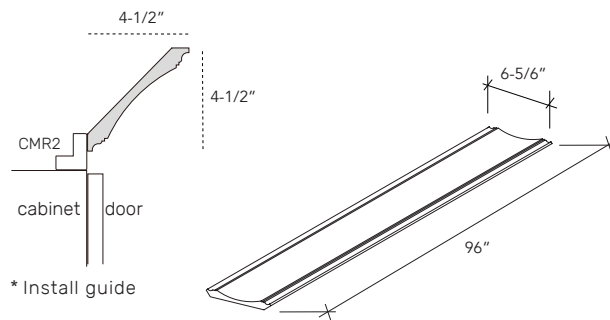

PLY.

PANEL

ITEM CODE	DIMENSION
PLY-48X96X1/4	96Wx48Hx1/4D
PLY-48X96X3/4	96Wx48Hx3/4D

* 1/4" thickness panel without edge finished
 * 3/4" thickness panel with all edges finished

T M

TRIM & MOLDING

CM4.

COVE MOLDING

▪ ITEM CODE	▪ DIMENSION
CM4	96Wx3-3/4Hx13/16D

CM6.

CROWN MOLDING

▪ ITEM CODE	▪ DIMENSION
CM6	96Wx4-1/4Hx11/16D

CM7.

CROWN MOLDING

▪ ITEM CODE	▪ DIMENSION
CM7	96Wx6-5/6Hx11/16D

STRM.