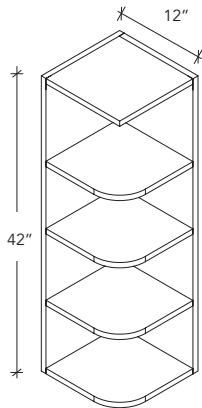

24Wx42Hx24D

* 30" and 36" height wall cabinet with 2 shelves

* 42" height wall cabinet with 3 shelves

WEC

WALL END
CABINET

OE.

OPEN END CABINET

ITEM CODE	DIMENSION
OE1230	12Wx30Hx12D
OE1236	12Wx36Hx12D