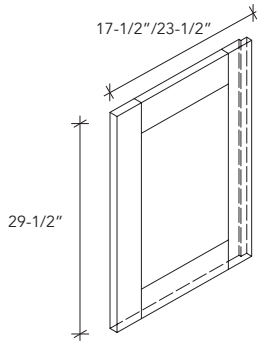

PL **PANEL**

WP. WALL PANEL-W

ITEM CODE	DIMENSION
WP-W15	11-1/2Wx14-1/2Hx3/4D
WP-W30	11-1/2Wx29-1/2Hx3/4D
WP-W36	11-1/2Wx35-1/2Hx3/4D
WP-W42	11-1/2Wx41-1/2Hx3/4D

WP. WALL PANEL-BASE

ITEM CODE	DIMENSION
WP-BASE18	17-1/2Wx29-1/2Hx3/4D
WP-BASE24	23-1/2Wx29-1/2Hx3/4D

WP. WALL PANEL-T

ITEM CODE	DIMENSION
WP-T84	26-1/2Wx79Hx3/4D
WP-T90	26-1/2Wx85Hx3/4D
WP-T96	26-1/2Wx91Hx3/4D