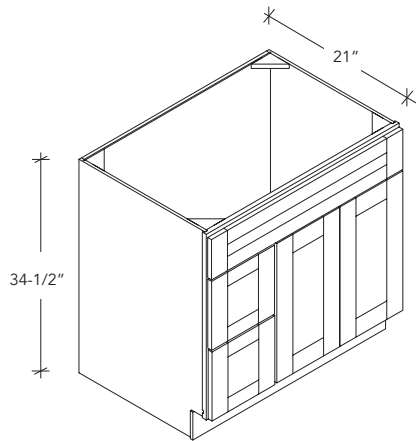

VSD.36L

BATHROOM VANITY

▪ ITEM CODE	▪ DIMENSION
VSD3621L	36Wx34-1/2Hx21D