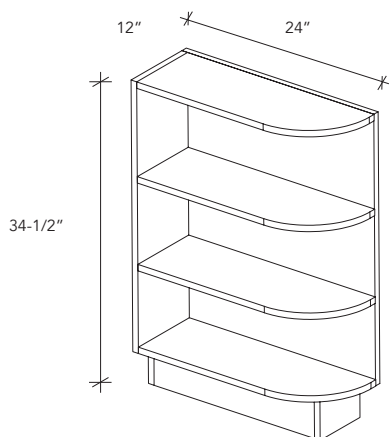

ITEM CODE	DIMENSION
DB12	12Wx34-1/2Hx24D
DB15	15Wx34-1/2Hx24D
DB18	18Wx34-1/2Hx24D
DB21	21Wx34-1/2Hx24D
DB24	24Wx34-1/2Hx24D
DB27	27Wx34-1/2Hx24D
DB30	30Wx34-1/2Hx24D
DB33	33Wx34-1/2Hx24D
DB36	36Wx34-1/2Hx24D

SB.

SINK BASE

ITEM CODE	DIMENSION
SB24	24Wx34-1/2Hx24D
SB27	27Wx34-1/2Hx24D
SB30	30Wx34-1/2Hx24D
SB33	33Wx34-1/2Hx24D
SB36	36Wx34-1/2Hx24D

FS.

FARMER SINK

ITEM CODE	DIMENSION
FS33	33Wx34-1/2Hx24D
FS36	36Wx34-1/2Hx24D

DSB.

DIAGONAL SINK BASE

ITEM CODE	DIMENSION
DSB36	36Wx34-1/2Hx24D

ECC

END & CORNER CABINET

BES.

OPEN SHELF END

ITEM CODE	DIMENSION
BES12	12Wx34-1/2Hx24D