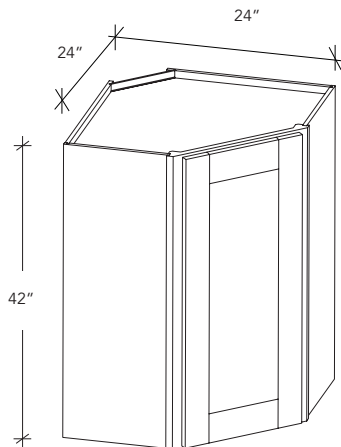

WDC.30-36H

WALL DIAGONAL CORNER CABINET

ITEM CODE	DIMENSION
WDC2430	24Wx30Hx12D
WDC2436	24Wx36Hx12D

- * 30" and 36" height wall cabinet with 2 shelves

WPC.30-36H

PIE CUT CORNER CABINET

ITEM CODE	DIMENSION
WPC2430	24Wx30Hx12D
WPC2436	24Wx36Hx12D

- * 30" and 36" height wall cabinet with 2 shelves

WBC.42H

BLIND CORNER CABINET

ITEM CODE	DIMENSION
WBC2442	24Wx42Hx12D

- * 42" height wall cabinet with 3 shelves
- * Adjacent filler sold separately
- * Pull out 0"-3" to install