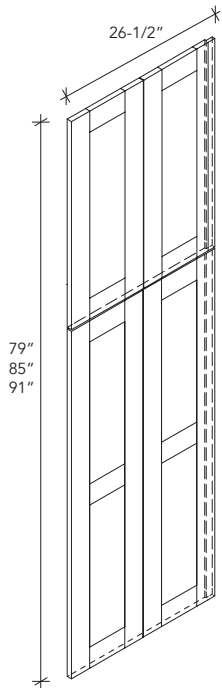

PL **PANEL**

WP. WALL PANEL-W

ITEM CODE	DIMENSION
WP-W15	11-1/2Wx14-1/2Hx3/4D
WP-W30	11-1/2Wx29-1/2Hx3/4D
WP-W36	11-1/2Wx35-1/2Hx3/4D
WP-W42	11-1/2Wx41-1/2Hx3/4D

WP. WALL PANEL-BASE

ITEM CODE	DIMENSION
WP-BASE18	17-1/2Wx29-1/2Hx3/4D
WP-BASE24	23-1/2Wx29-1/2Hx3/4D

WP. WALL PANEL-T

ITEM CODE	DIMENSION
WP-T84	26-1/2Wx79Hx3/4D
WP-T90	26-1/2Wx85Hx3/4D
WP-T96	26-1/2Wx91Hx3/4D