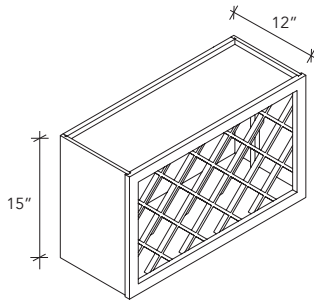

WR. WINE RACK

ITEM CODE	DIMENSION
WR3015	30Wx15Hx12D