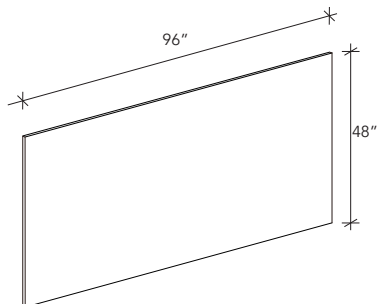

ITEM CODE	DIMENSION
SD	12Wx15Hx3/4D

REP.

REFRIGERATOR PANEL

ITEM CODE	DIMENSION
REP2796 1 1/2	27Wx96Hx1-1/2D

* 1-1/2" return filler included

DWR.

DISHWASHER PANEL

ITEM CODE	DIMENSION
DWR3	24Wx34-1/2HX3D