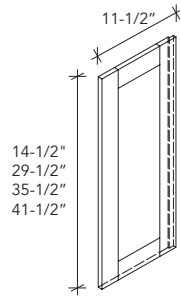

PL **PANEL**

WP. WALL PANEL-W

ITEM CODE	DIMENSION
WP-W15	11-1/2Wx14-1/2Hx3/4D
WP-W30	11-1/2Wx29-1/2Hx3/4D
WP-W36	11-1/2Wx35-1/2Hx3/4D
WP-W42	11-1/2Wx41-1/2Hx3/4D

WP. WALL PANEL-BASE

ITEM CODE	DIMENSION
WP-BASE18	17-1/2Wx29-1/2Hx3/4D
WP-BASE24	23-1/2Wx29-1/2Hx3/4D

WP. WALL PANEL-T

ITEM CODE	DIMENSION
WP-T84	26-1/2Wx79Hx3/4D
WP-T90	26-1/2Wx85Hx3/4D
WP-T96	26-1/2Wx91Hx3/4D