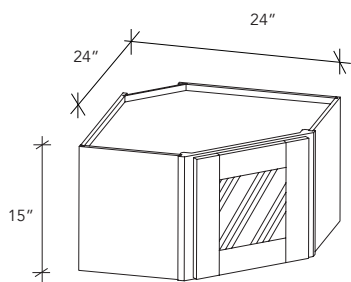

PGDWDC.

PAINTED GLASS DOOR WALL DIAGONAL CORNER CABINET

▪ **ITEM CODE**

PGDWDC2415

▪ **DIMENSION**

24Wx15Hx24D