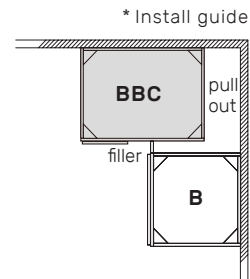

BBC.

BLIND BASE

ITEM CODE	DIMENSION
BBC39/42	33Wx34-1/2Hx24D
BBC42/45	39Wx34-1/2Hx24D

- BBC39/42 actual width 33", pull out 6"-9" to install
- BBC42/45 actual width 39", pull out 3"-6" to install
- Same item code for left and right blind base
- **Adjacent filler sold separately**