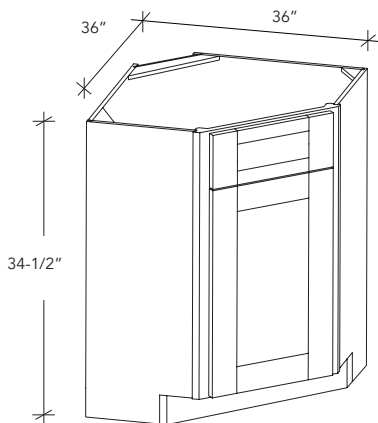

ITEM CODE	DIMENSION
DB12	12Wx34-1/2Hx24D
DB15	15Wx34-1/2Hx24D
DB18	18Wx34-1/2Hx24D
DB21	21Wx34-1/2Hx24D
DB24	24Wx34-1/2Hx24D
DB27	27Wx34-1/2Hx24D
DB30	30Wx34-1/2Hx24D
DB33	33Wx34-1/2Hx24D
DB36	36Wx34-1/2Hx24D

SB.

SINK BASE

ITEM CODE	DIMENSION
SB24	24Wx34-1/2Hx24D
SB27	27Wx34-1/2Hx24D
SB30	30Wx34-1/2Hx24D
SB33	33Wx34-1/2Hx24D
SB36	36Wx34-1/2Hx24D

FS.

FARMER SINK

ITEM CODE	DIMENSION
FS33	33Wx34-1/2Hx24D
FS36	36Wx34-1/2Hx24D

DSB.

DIAGONAL SINK BASE

ITEM CODE	DIMENSION
DSB36	36Wx34-1/2Hx24D

ECC

END & CORNER CABINET

BES.

OPEN SHELF END

ITEM CODE	DIMENSION
BES12	12Wx34-1/2Hx24D