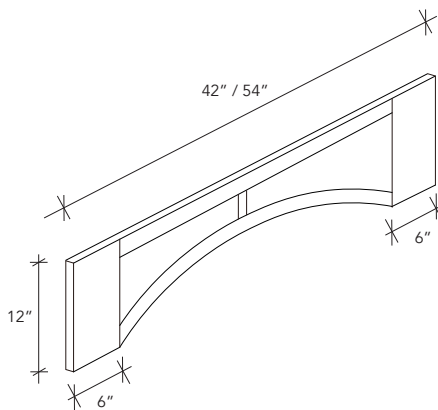

CML.

CORBEL

ITEM CODE	DIMENSION
CML	3½Wx12¼Hx8D

VAR.

VALANCE

ITEM CODE	DIMENSION
VAR36	36Wx5-1/2Hx3/4D
VAR54	54Wx5-1/2Hx3/4D

* Can be cut up to 3" on both sides

VARP.