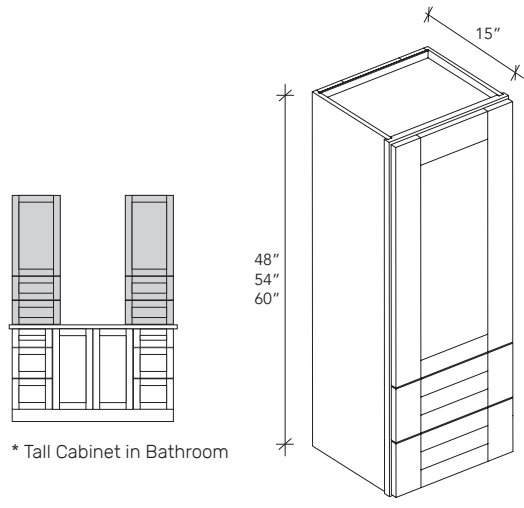

* Tall Cabinet in Bathroom

WD.

TALL CABINET

ITEM CODE	DIMENSION
WD1848	18Wx48Hx15D
WD1854	18Wx54Hx15D
WD1860	18Wx60Hx15D