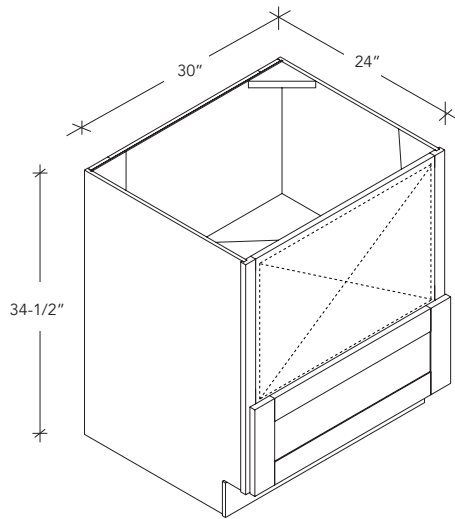

ITEM CODE	DIMENSION
TP188427	18Wx84Hx27D
TP189027	18Wx90Hx27D
TP189627	18Wx96Hx27D

- * Pantry RD sold separatly
- * 84" and 90" height pantry with 5 shelves
- * 96" height pantry with 6 shelves

OC.

OVEN CABINET

ITEM CODE	DIMENSION
OC338427	33Wx84Hx27D
OC339027	33Wx90Hx27D
OC339627	33Wx96Hx27D

TP.

4 DOORS PANTRY CABINET

ITEM CODE	DIMENSION
TP248427	24Wx84Hx27D
TP249027	24Wx90Hx27D
TP249627	24Wx96Hx27D

ITEM CODE	DIMENSION
TP308427	30Wx84Hx27D
TP309027	30Wx90Hx27D
TP309627	30Wx96Hx27D

* Pantry RD sold separately
 * 84" and 90" height pantry with 5 shelves
 * 96" height pantry with 6 shelves

MC

MICROWAVE CABINET

BMC.

BUILD-IN MICROWAVE BASE

ITEM CODE	DIMENSION
BMC30	30Wx34-1/2Hx24D

* For build-in microwave with cover panel
* Maximum cut out size: 27"Wx18"H