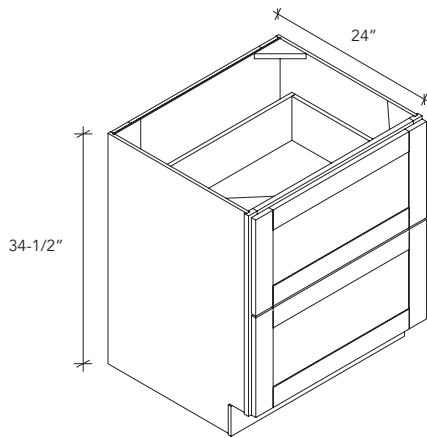

BC

— BASE
CABINET

DB.-2

2 DRAWER BASE

ITEM CODE	DIMENSION
DB24-2	24Wx34-1/2Hx24D
DB30-2	30Wx34-1/2Hx24D