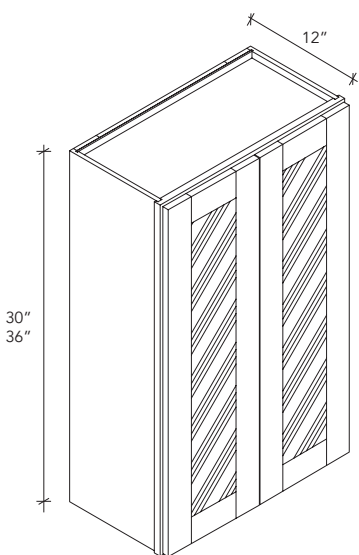

PGDW.

PAINTED INSIDE GLASS DOORS WALL CABINET

ITEM CODE	DIMENSION
PGDW2430	24Wx30Hx12D
PGDW2730	27Wx30Hx12D
PGDW3030	30Wx30Hx12D
PGDW3330	33Wx30Hx12D
PGDW3630	36Wx30Hx12D

ITEM CODE	DIMENSION
PGDW2436	24Wx36Hx12D
PGDW2736	27Wx36Hx12D
PGDW3036	30Wx36Hx12D
PGDW3336	33Wx36Hx12D
PGDW3636	36Wx36Hx12D

* 30" and 36" height wall cabinet with 2 shelves