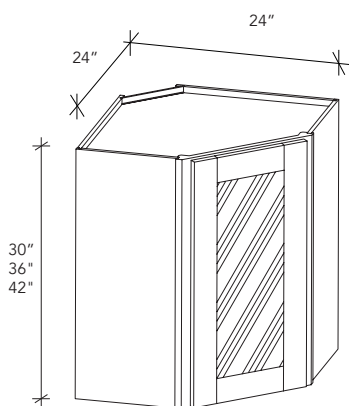

24Wx15Hx12D

PGDWDC.

PAINTED GLASS DOOR WALL DIAGONAL CORNER CABINET

▪ **ITEM CODE**

PGDWDC2415

▪ **DIMENSION**

24Wx15Hx24D

PGDWDC.