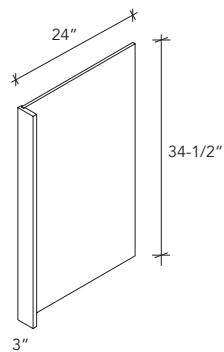

ITEM CODE	DIMENSION
WP-BASE18	17-1/2Wx29-1/2Hx3/4D
WP-BASE24	23-1/2Wx29-1/2Hx3/4D

WP. WALL PANEL-T

ITEM CODE	DIMENSION
WP-T84	26-1/2Wx79Hx3/4D
WP-T90	26-1/2Wx85Hx3/4D
WP-T96	26-1/2Wx91Hx3/4D

SD.

SAMPLE DOOR

ITEM CODE	DIMENSION
SD	12Wx15Hx3/4D

REP.

REFRIGERATOR PANEL

ITEM CODE	DIMENSION
REP2796 1 1/2	27Wx96Hx1-1/2D

* 1-1/2" return filler included

DWR.

DISHWASHER PANEL

ITEM CODE	DIMENSION
DWR3	24Wx34-1/2HX3D

PLY.

PANEL

ITEM CODE	DIMENSION
PLY-48X96X1/4	96Wx48Hx1/4D
PLY-48X96X3/4	96Wx48Hx3/4D

* 1/4" thickness panel without edge finished
 * 3/4" thickness panel with all edges finished

T M

TRIM & MOLDING

CM4.

COVE MOLDING

▪ ITEM CODE	▪ DIMENSION
CM4	96Wx3-3/4Hx13/16D

CM6.

CROWN MOLDING

▪ ITEM CODE	▪ DIMENSION
CM6	96Wx4-1/4Hx11/16D

CM7.

CROWN MOLDING

▪ ITEM CODE	▪ DIMENSION
CM7	96Wx6-5/6Hx11/16D

STRM.