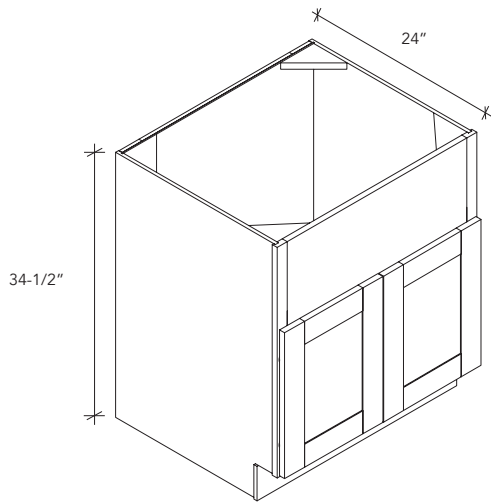

FS.

FARMER SINK

ITEM CODE	DIMENSION
FS33	33Wx34-1/2Hx24D
FS36	36Wx34-1/2Hx24D