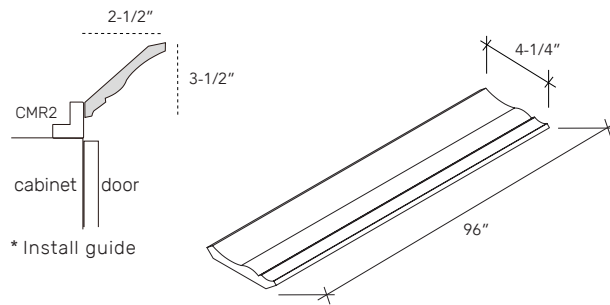

PLY.

PANEL

ITEM CODE	DIMENSION
PLY-48X96X1/4	96Wx48Hx1/4D
PLY-48X96X3/4	96Wx48Hx3/4D

* 1/4" thickness panel without edge finished
 * 3/4" thickness panel with all edges finished

T M

TRIM & MOLDING

CM4.

COVE MOLDING

▪ ITEM CODE	▪ DIMENSION
CM4	96Wx3-3/4Hx13/16D

CM6.

CROWN MOLDING

▪ ITEM CODE	▪ DIMENSION
CM6	96Wx4-1/4Hx11/16D

CM7.

CROWN MOLDING

▪ ITEM CODE	▪ DIMENSION
CM7	96Wx6-5/6Hx11/16D

STRM.