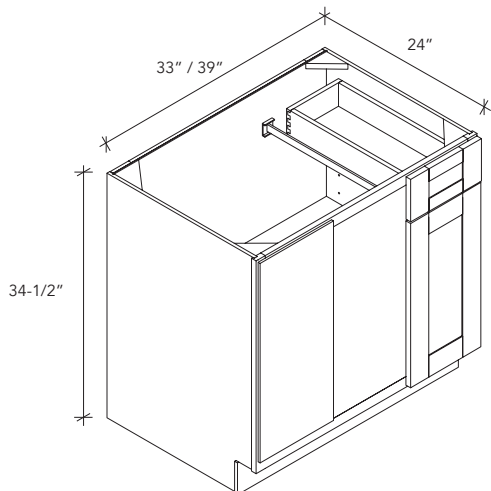

DSB.

DIAGONAL SINK BASE

ITEM CODE	DIMENSION
DSB36	36Wx34-1/2Hx24D

ECC

END & CORNER CABINET

BES.

OPEN SHELF END

ITEM CODE	DIMENSION
BES12	12Wx34-1/2Hx24D

* Same item for left and right open shelf end

BEC.

CORNER BASE

ITEM CODE	DIMENSION
BEC24	24Wx34-1/2Hx24D

LST.

LAZY SUSAN TRAY

ITEM CODE	DIMENSION
LSTRAY33/36	25Wx13/16Hx25D

- * Install on shelf when assembly
- * Common product fits LSB33 & LSB36
- * 1 LST = 2 turn table

LSB.

LAZY SUSAN

ITEM CODE	DIMENSION
LSB33	33Wx34-1/2Hx24D
LSB36	36Wx34-1/2Hx24D

- * Standard shelf included
- * Lazy Susan Tray sold separately

BBC.

BLIND BASE

ITEM CODE	DIMENSION
BBC39/42	33Wx34-1/2Hx24D
BBC42/45	39Wx34-1/2Hx24D