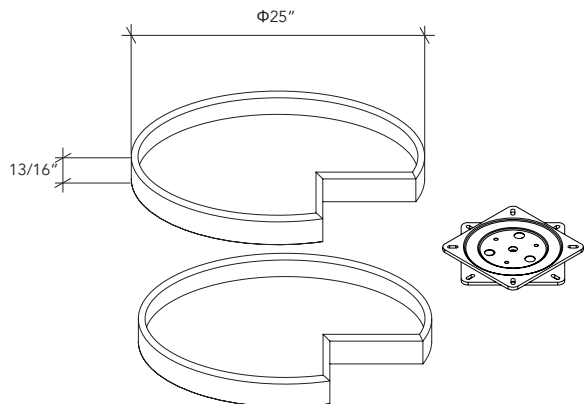

SB.

SINK BASE

ITEM CODE	DIMENSION
SB24	24Wx34-1/2Hx24D
SB27	27Wx34-1/2Hx24D
SB30	30Wx34-1/2Hx24D
SB33	33Wx34-1/2Hx24D
SB36	36Wx34-1/2Hx24D

FS.

FARMER SINK

ITEM CODE	DIMENSION
FS33	33Wx34-1/2Hx24D
FS36	36Wx34-1/2Hx24D

DSB.

DIAGONAL SINK BASE

ITEM CODE	DIMENSION
DSB36	36Wx34-1/2Hx24D

ECC

END & CORNER CABINET

BES.

OPEN SHELF END

ITEM CODE	DIMENSION
BES12	12Wx34-1/2Hx24D

* Same item for left and right open shelf end

BEC.

CORNER BASE

ITEM CODE	DIMENSION
BEC24	24Wx34-1/2Hx24D

LST.

LAZY SUSAN TRAY

ITEM CODE	DIMENSION
LSTRAY33/36	25Wx13/16Hx25D

- * Install on shelf when assembly
- * Common product fits LSB33 & LSB36
- * 1 LST = 2 turn table