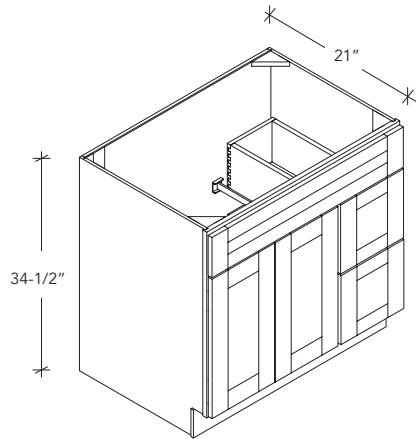

VSD.30R

BATHROOM VANITY

ITEM CODE	DIMENSION
VSD3021R	30Wx34-1/2Hx21D

VSD.30L

BATHROOM VANITY

ITEM CODE	DIMENSION
VSD3021L	30Wx34-1/2Hx21D

BV

BATHROOM — VANITY