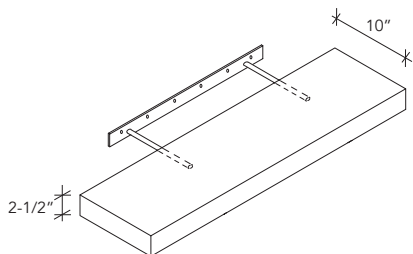

VALANCE

ITEM CODE	DIMENSION
VARP42	42Wx12Hx3/4D
VARP54	54Wx12Hx3/4D

* Can be cut up to 3" on both sides

SA — SPECIALTY ACCESSORY

* Floating Shelf in Kitchen

WF. WALL FILLER

ITEM CODE	DIMENSION
WF330	3Wx30Hx3/4D
WF336	3Wx36Hx3/4D
WF342	3Wx42Hx3/4D
WF396	3Wx96Hx3/4D