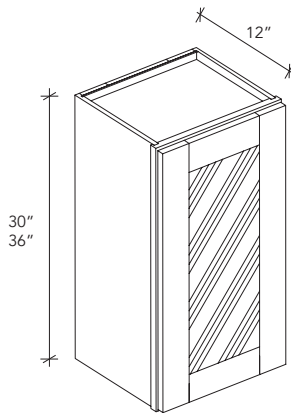

GC

GLASS DOOR — CABINET

- CLEAR GLASS DOOR
- PAINTED INTERIOR FINISH AS EXTERIOR COLOUR

PGDW.

PAINTED INSIDE GLASS DOOR WALL CABINET

ITEM CODE	DIMENSION
PGDW1215	12Wx15Hx12D
PGDW1515	15Wx15Hx12D
PGDW1815	18Wx15Hx12D
PGDW2115	21Wx15Hx12D

PGDW.

PAINTED INSIDE GLASS DOOR WALL CABINET

ITEM CODE	DIMENSION
PGDW1530	15Wx30Hx12D
PGDW1830	18Wx30Hx12D
PGDW2130	21Wx30Hx12D

ITEM CODE	DIMENSION
PGDW1536	15Wx36Hx12D
PGDW1836	18Wx36Hx12D
PGDW2136	21Wx36Hx12D

* 30" and 36" height wall cabinet with 2 shelves

PGDW.

PAINTED INSIDE GLASS DOOR WALL CABINET

ITEM CODE	DIMENSION
PGDW1542	15Wx42Hx12D
PGDW1842	18Wx42Hx12D
PGDW2142	21Wx42Hx12D

* 42" height wall cabinet with 3 shelves