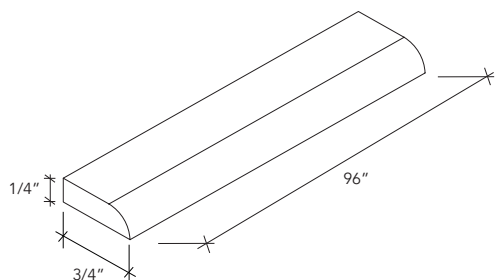

T M

— TRIM & MOLDING

SM.

SCRIBE MOLDING

ITEM CODE	DIMENSION
SM8-S	96Wx1/4Hx3/4D