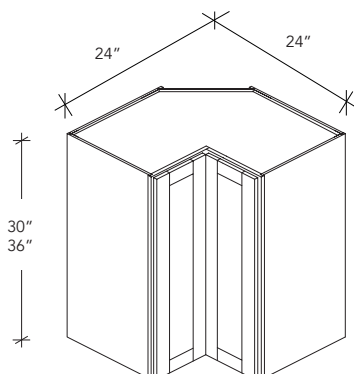

WBC.30-36H

BLIND CORNER CABINET

ITEM CODE	DIMENSION
WBC2430	24Wx30Hx12D
WBC2436	24Wx36Hx12D

- * 30" and 36" height wall cabinet with 2 shelves
- * Adjacent filler sold separately
- * Pull out 0"-3" to install

WDC.30-36H

WALL DIAGONAL CORNER CABINET

ITEM CODE	DIMENSION
WDC2430	24Wx30Hx12D
WDC2436	24Wx36Hx12D

- * 30" and 36" height wall cabinet with 2 shelves

WPC.30-36H

PIE CUT CORNER CABINET

ITEM CODE	DIMENSION
WPC2430	24Wx30Hx12D
WPC2436	24Wx36Hx12D