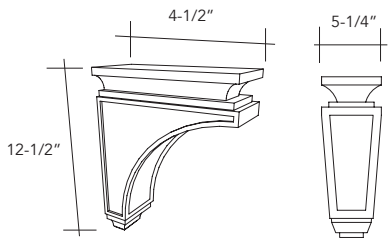

CMCB.

CORBEL

ITEM CODE	DIMENSION
CMCB	5¼Wx12½Hx4½D